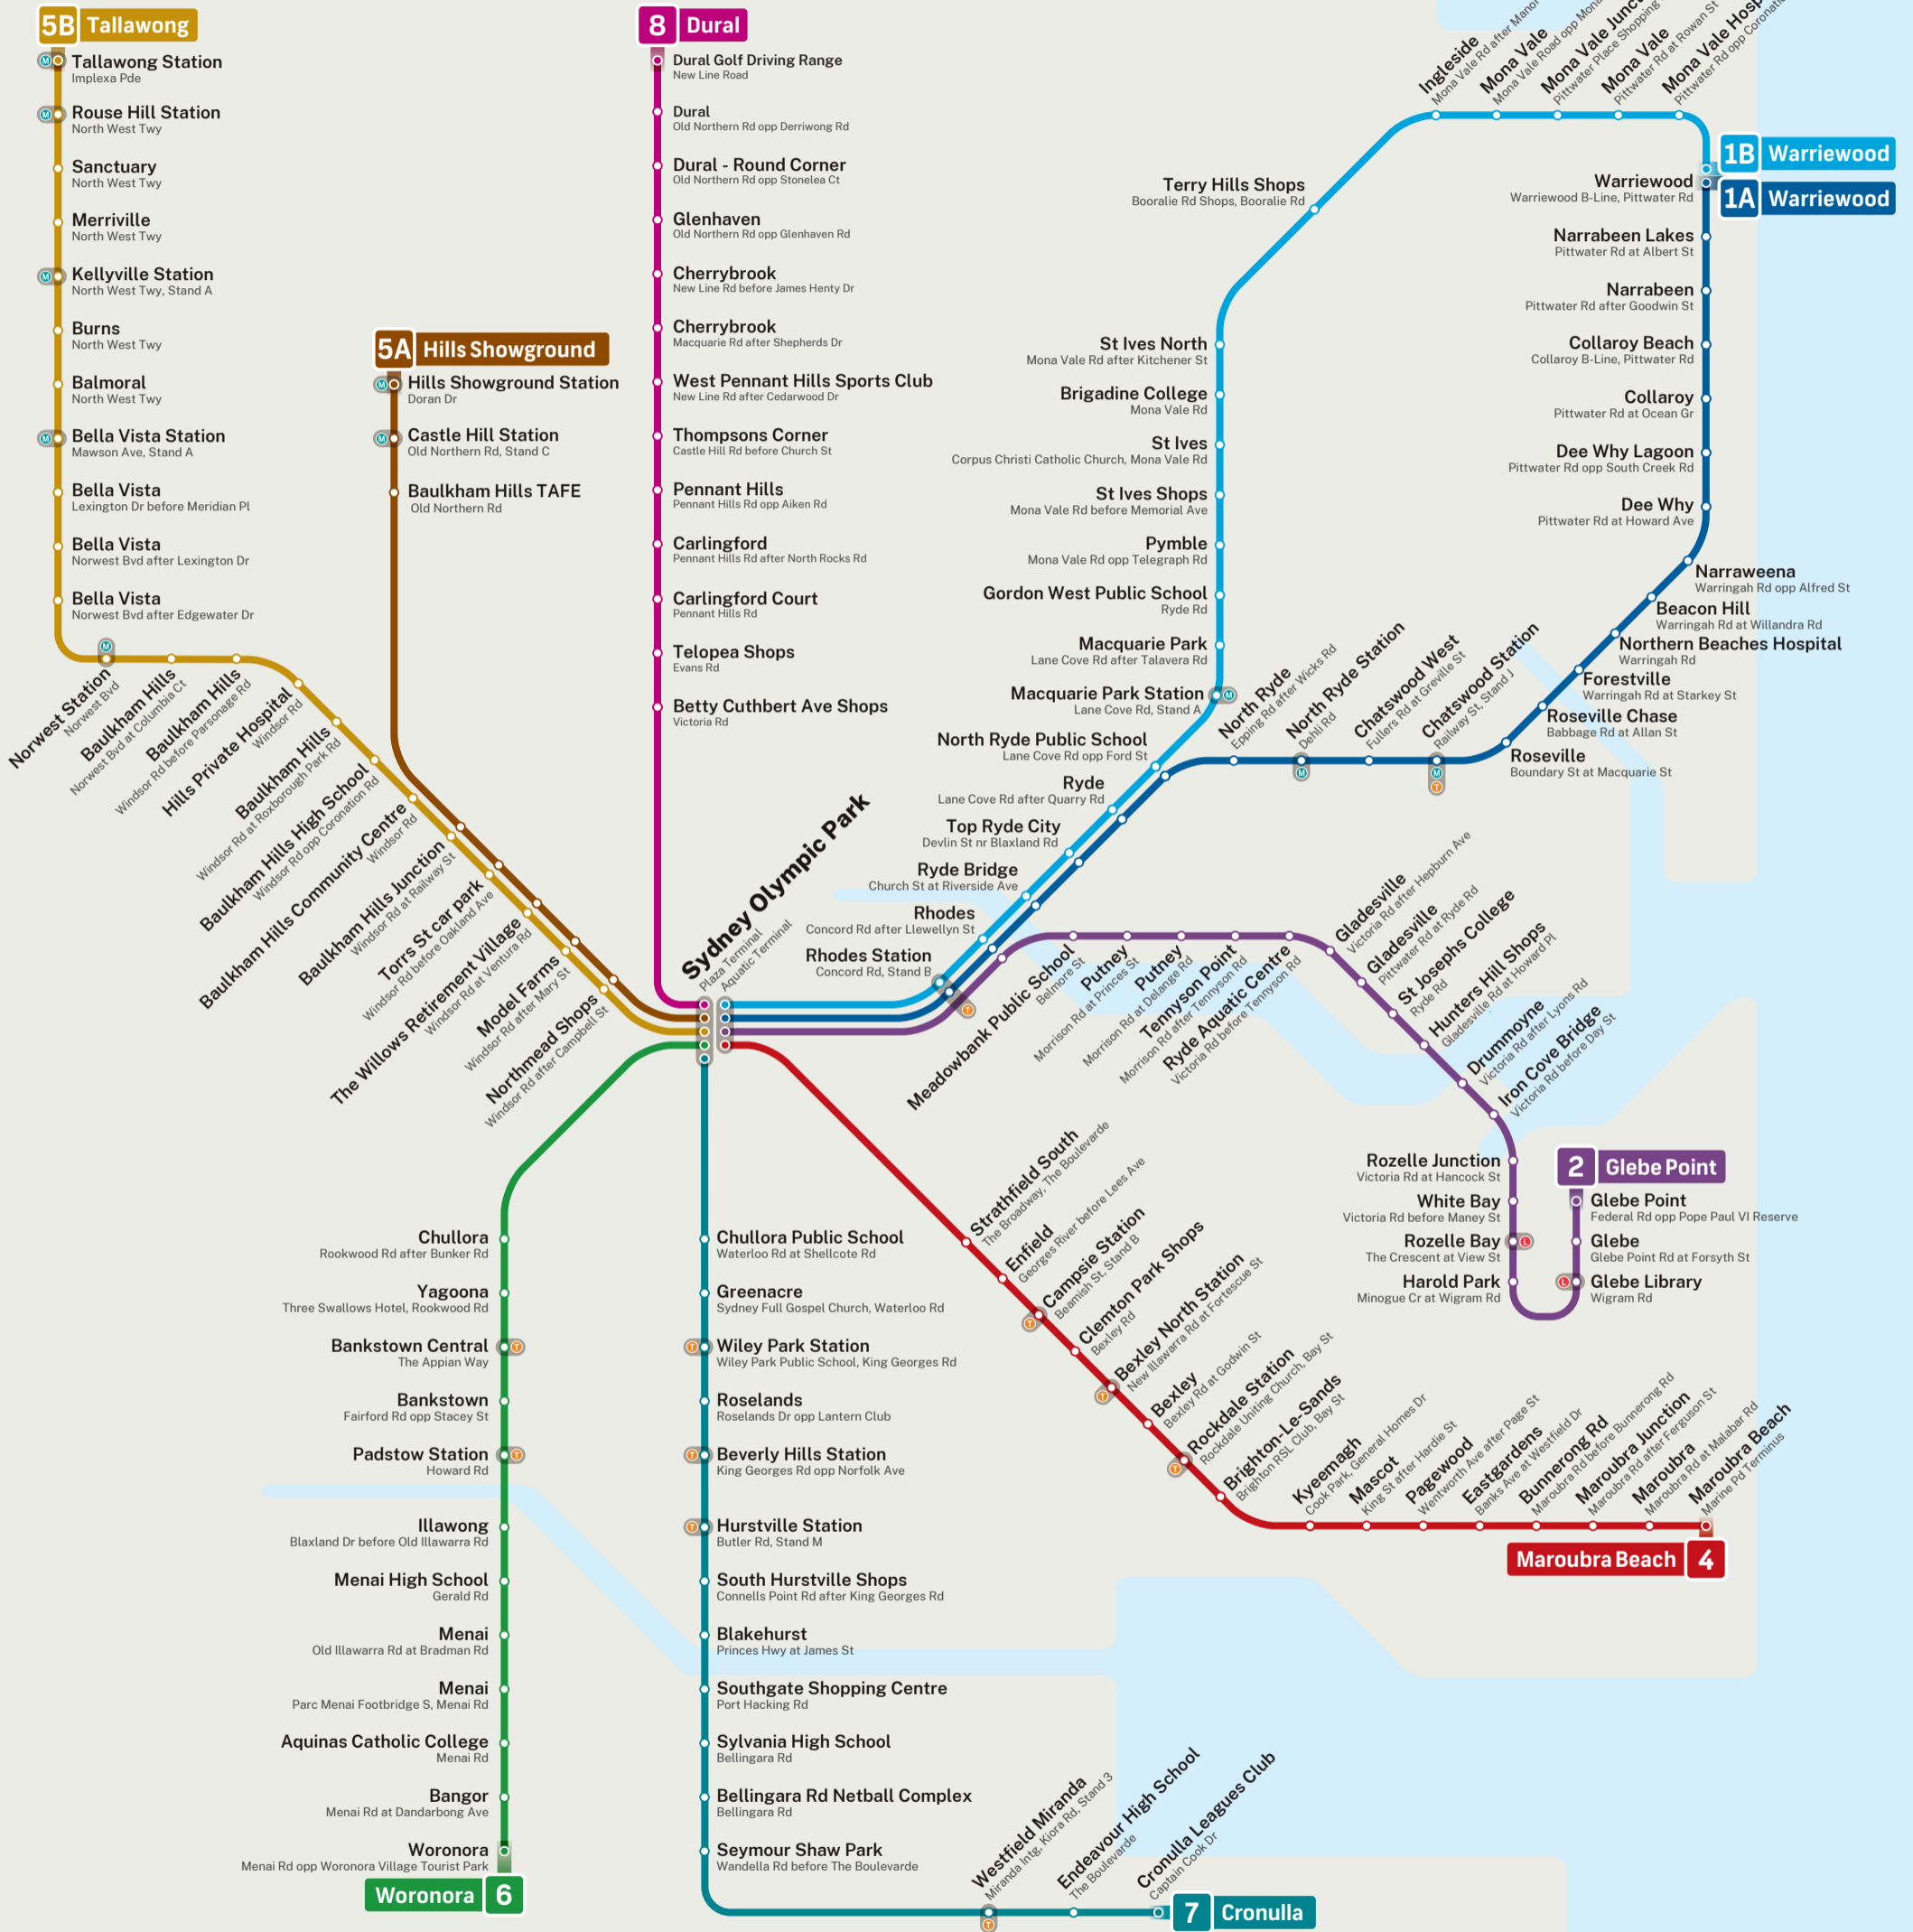

Sydney Olympic Park Major Event Buses

B Bus

Sydney Olympic Park Major Event Buses

1A Warriewood via Chatswood, Frenchs Forest & Dee Why	1B Warriewood via Macquarie Park, West Pymble and St Ives	2 Glebe Point via Ryde, Hunters Hill and Drummyrne	4 Maroubra Beach via Campsie, Rockdale Mascot and Eastgardens
5A Hills Showground via Northmead, Baulkham Hills and Castle Hill	5B Tallawong via Northmead, Norwest and North-West Twy	6 Woronora via Bankstown, Bangor and Menai	7 Cronulla via Roselands, Hurstville and Miranda
		8 Dural via Carlingford and Cherrybrook	

Check timetables and trip planners for services and connections

Visit transportnsw.info